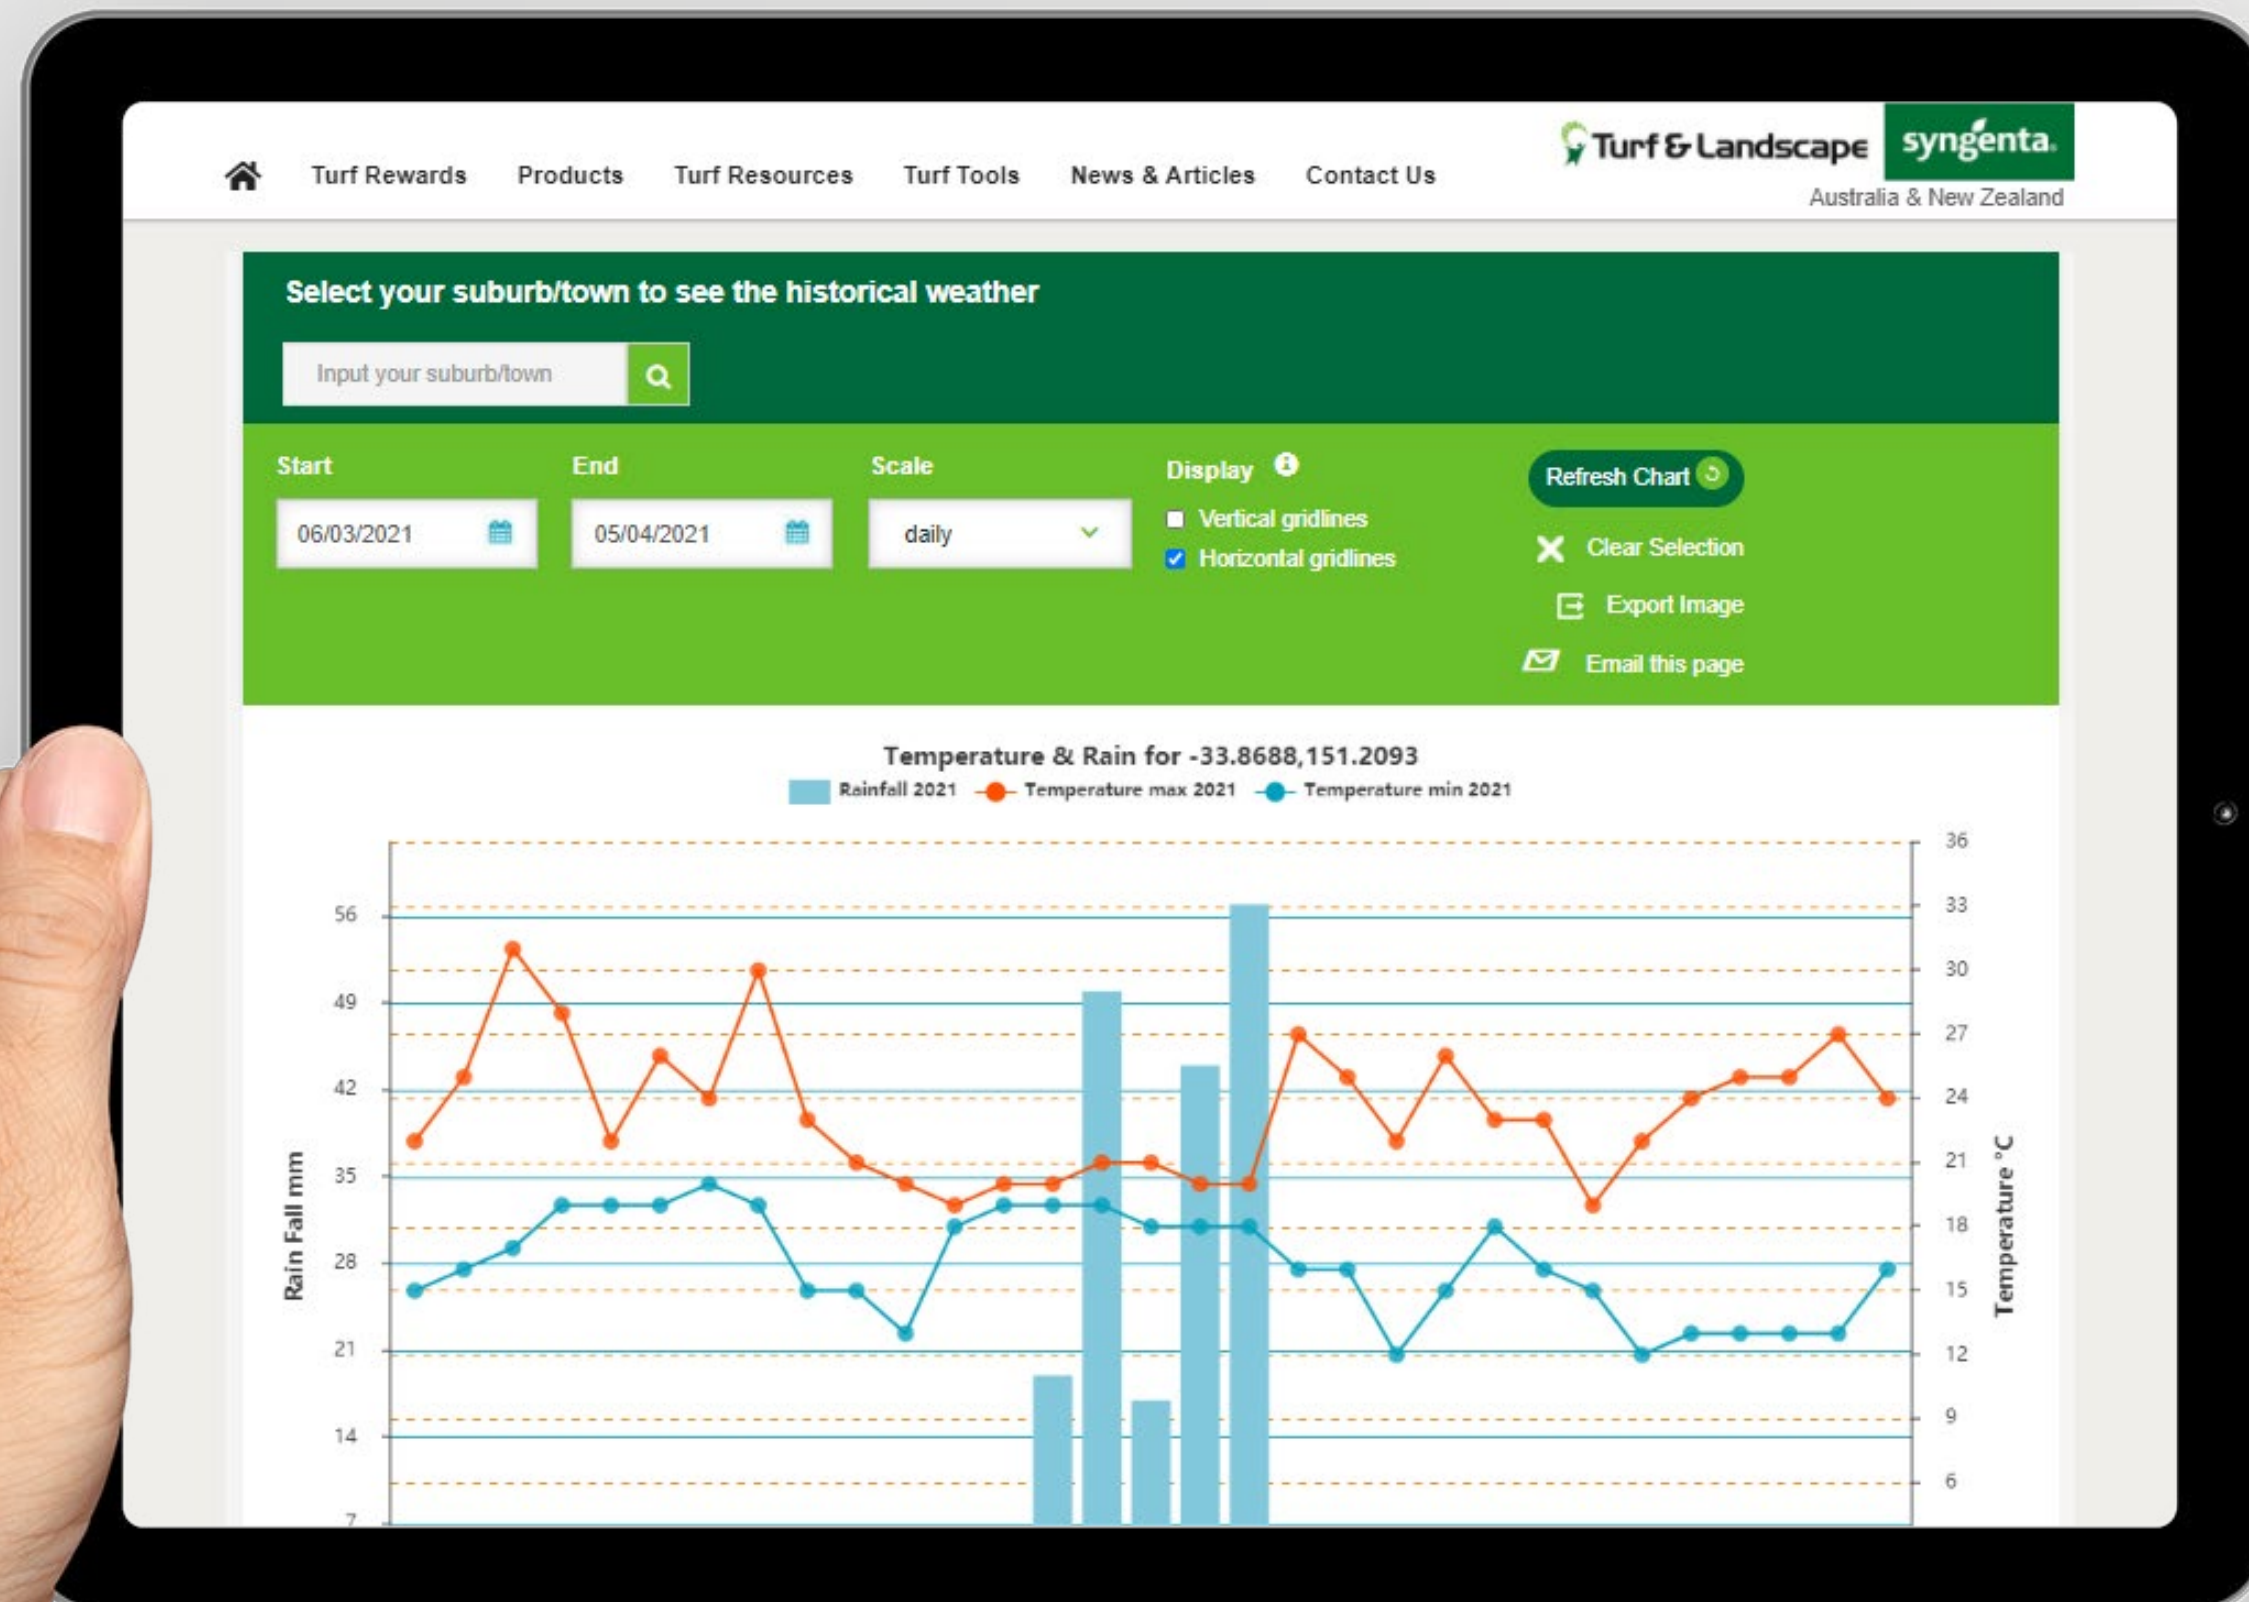

Data shown as daily average, eight hourly average or hourly average.

Ground spraying recommendation windows warn if weather likely not suitable for spraying products.

Disease risk windows based on environmental weather conditions.

Key turf growth temperatures.

Disease risk index forecasted for 7 days.

Other Weather Services:

➤ [Historic Weather Data](#)

➤ [Greencast Pro Weather](#)

Historic Weather Data

Invaluable data source to visualise past weather patterns impacting your specific turf location.

Available only to registered users.

Displays multi-graphical condition output graphs.

Extract data graphs for your specific location, for use in management decisions and reporting.

Data includes temperature, rainfall, soil temperature, long-term extremes or averages, seasonal comparisons.

Scale data for daily, weekly, or monthly averages over multiple seasons and years.

Assists with planning and scheduling preventative programs. Especially when used in conjunction with the Premium Weather Forecast.