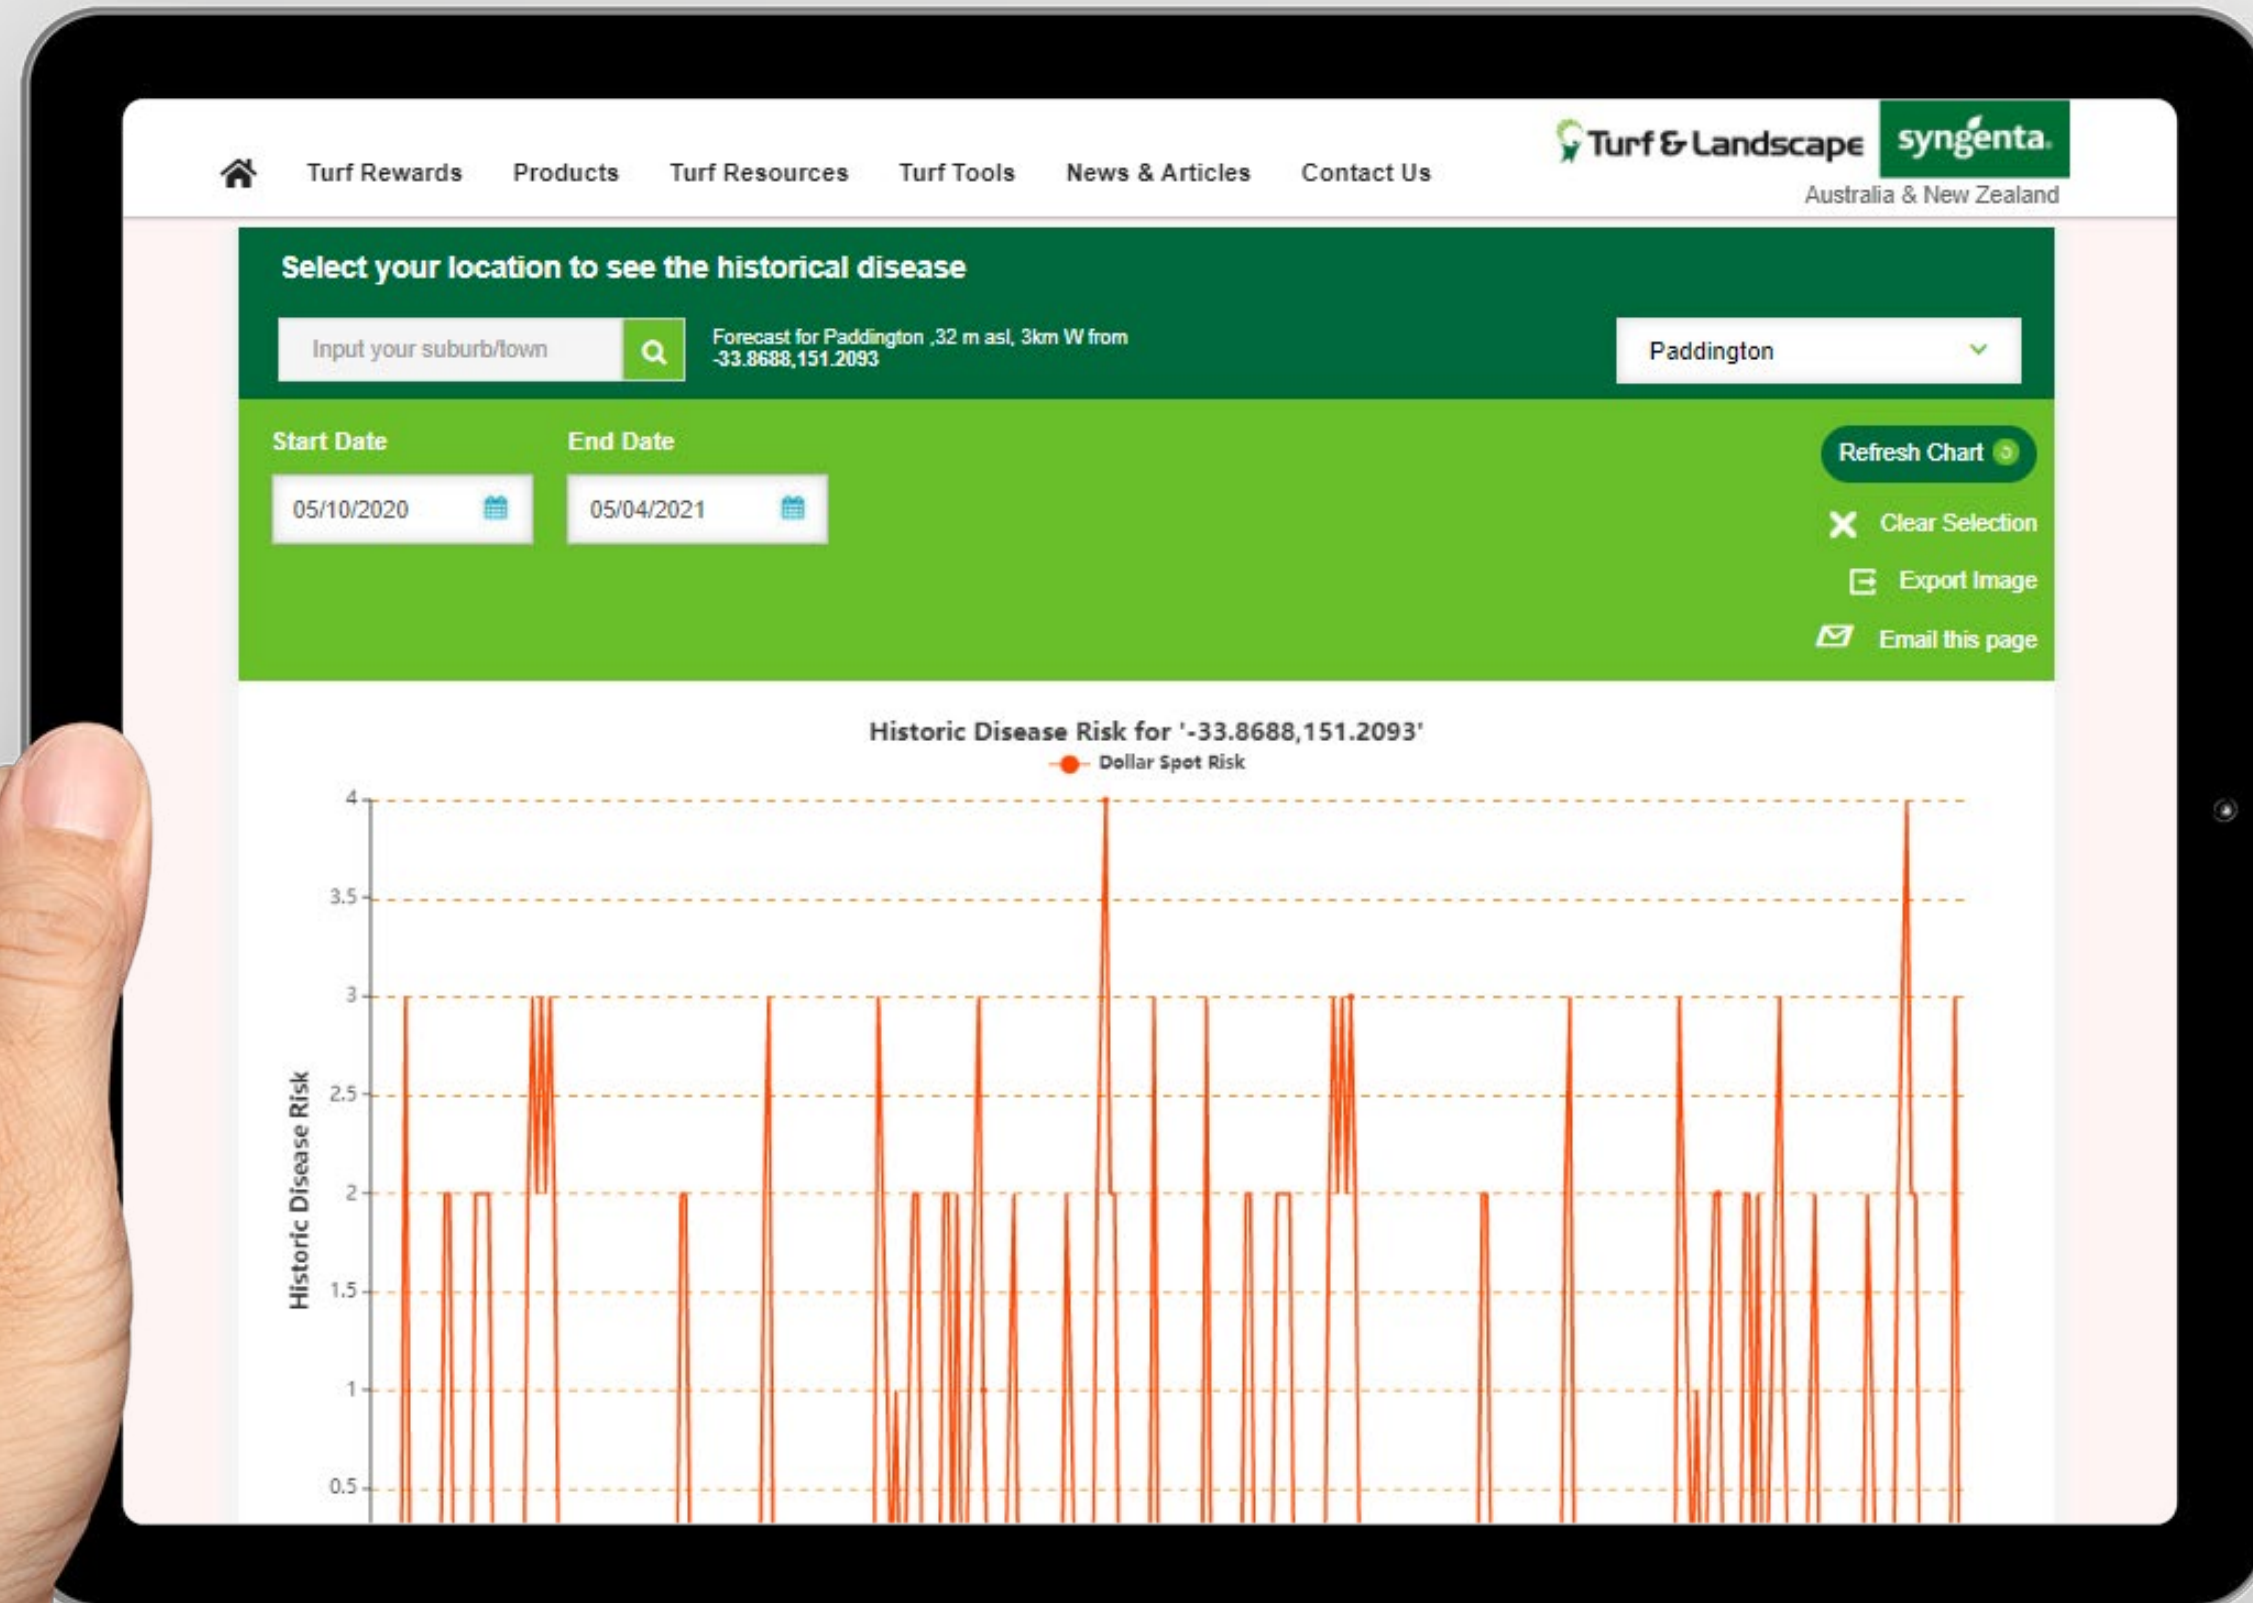

Ensuring accurate application is essential for the best possible results from Syngenta products. The GreenCast Turf App is an extension of the dedicated spray technology research and development from Syngenta.

Includes soil temperature maps.

Supports decision making on application timing, in conjunction with fields observations.

Other Planning Services:

➤ [Historic Disease & Weed Data](#)

Historic Disease & Weed Data

Invaluable data source to visualise past turf disease and weed germination patterns impacting your location.

Available only to registered users.

Important tool to review risk periods of all the key turf diseases that have affected your local area.

Using historic data, in conjunction with your own records, can help to build a picture to create a proactive fungicide programme designed for your golf course location and weather conditions.

Extract data graphs for your specific location, for use in presentations.