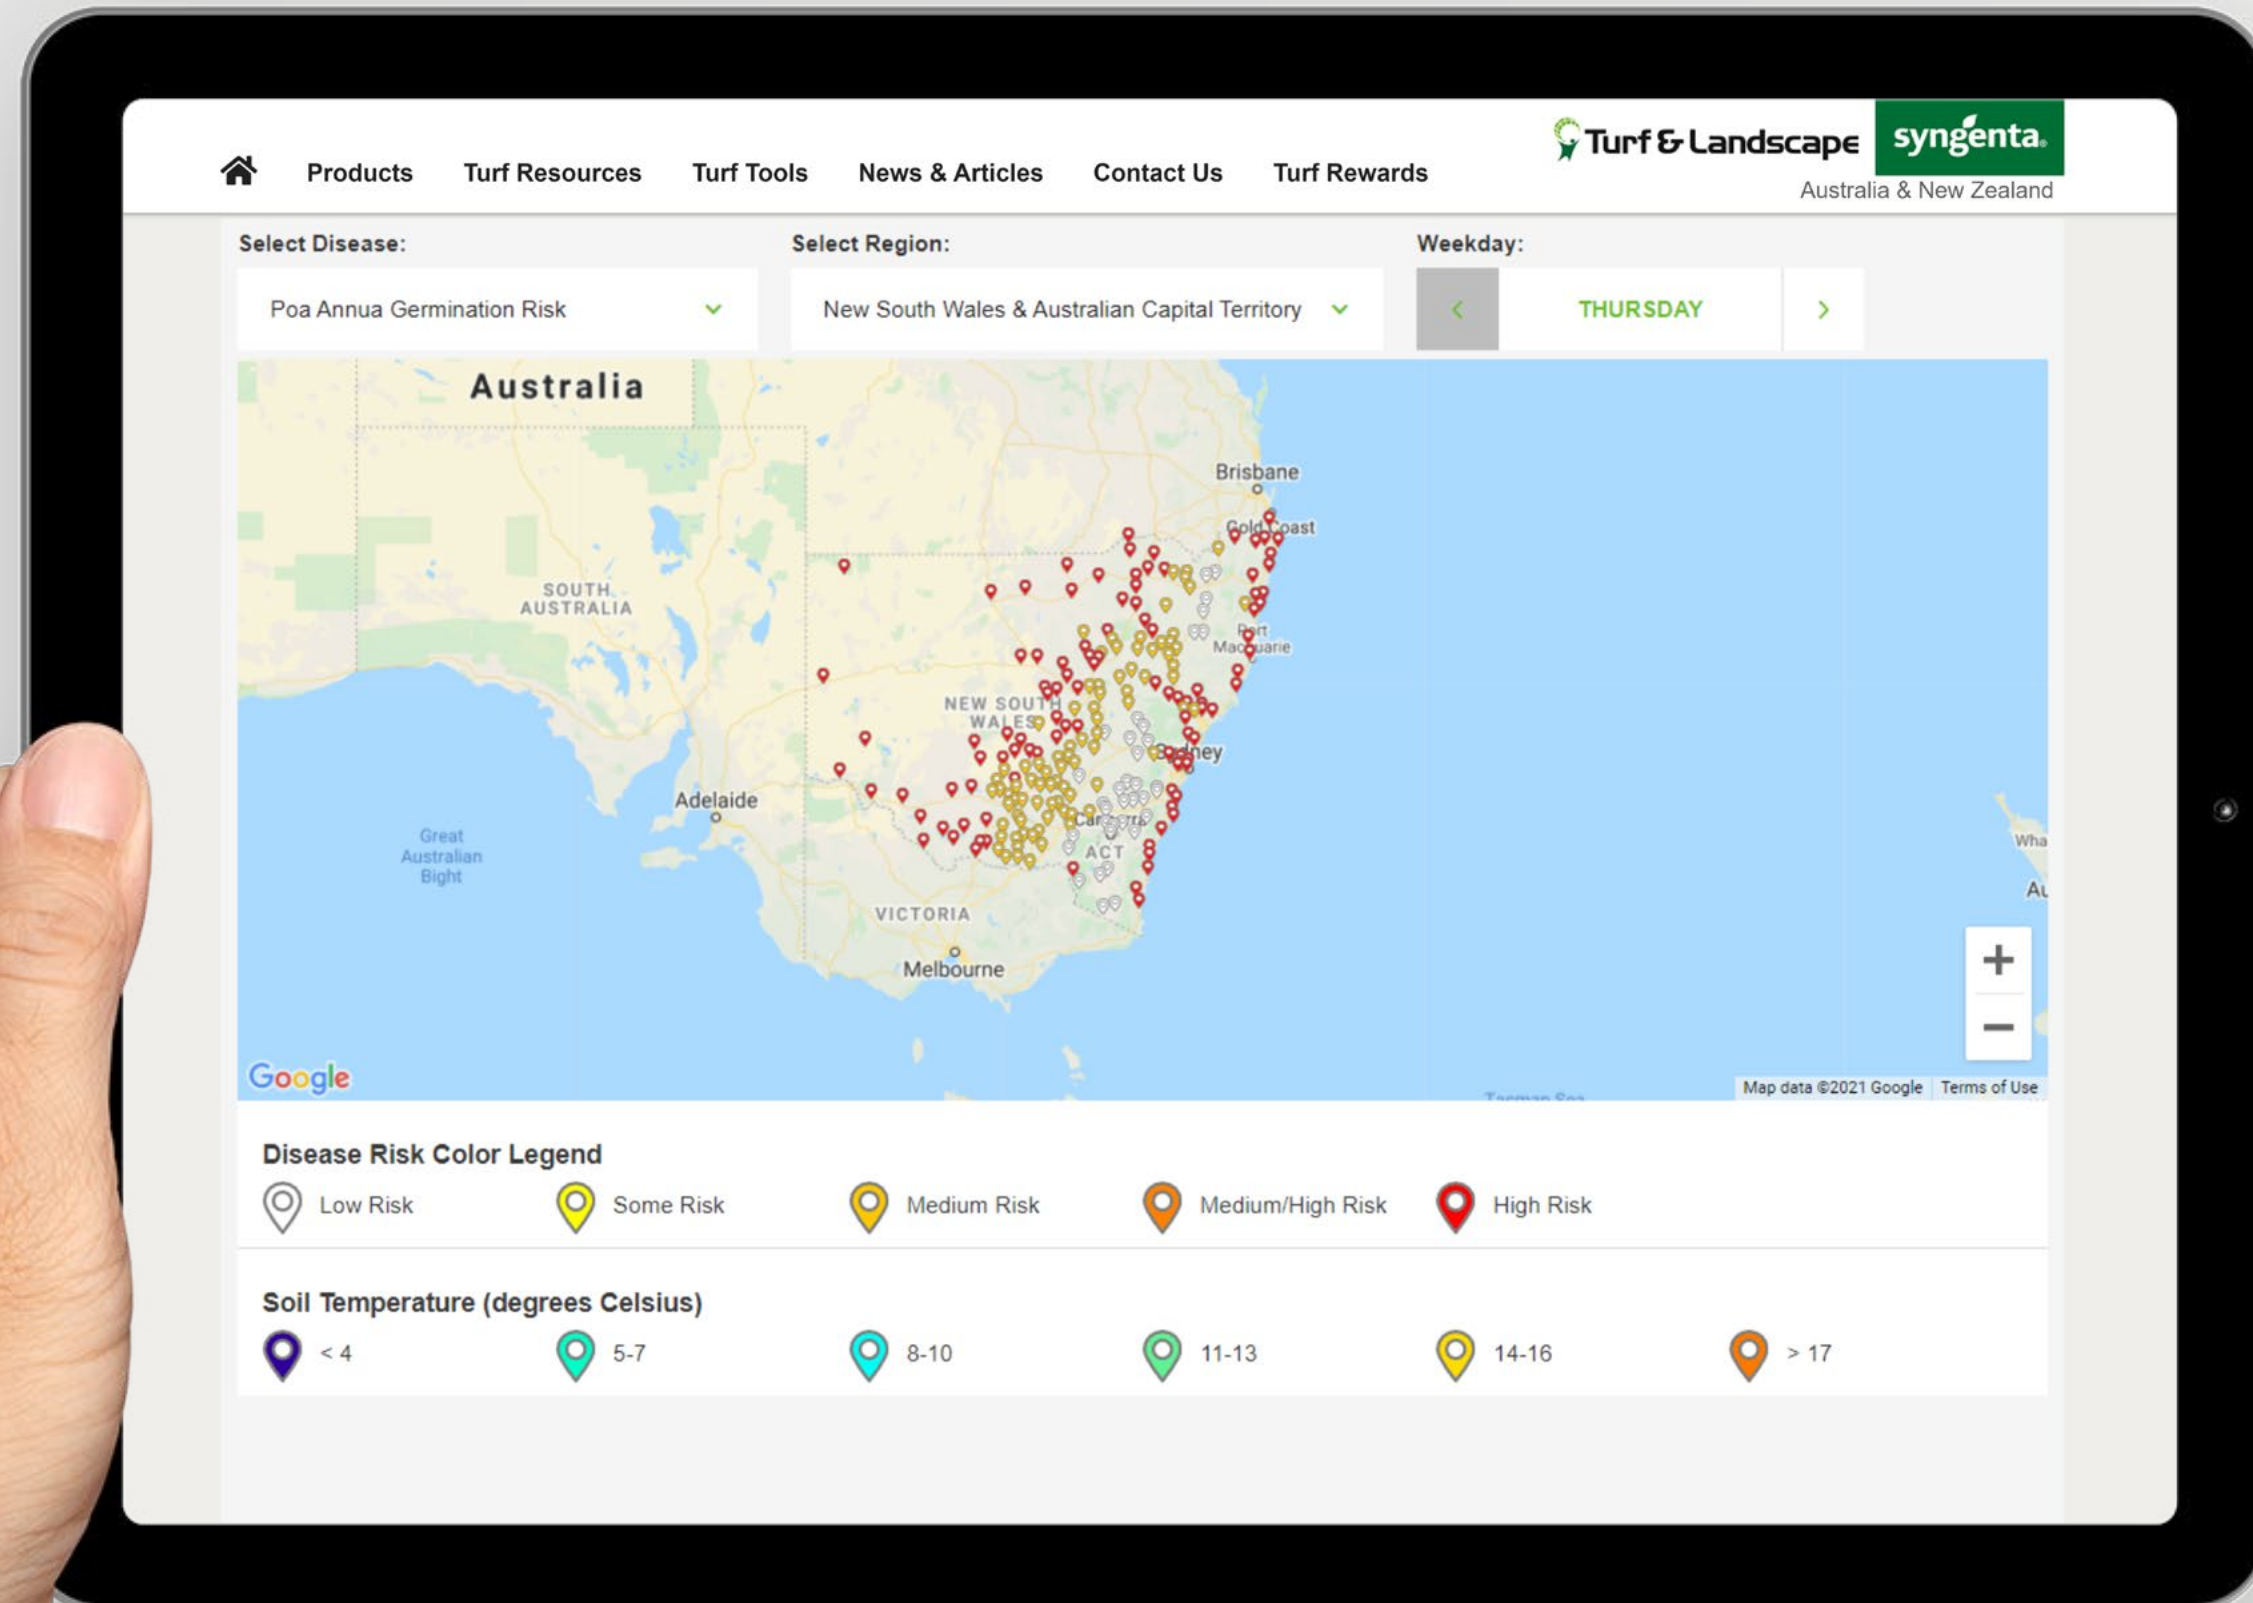

Generate reports that you can save and share.

Other Application Services:

➤ **Sprayer Set-up Calculator**

Live Disease & Weed Forecast

Predictive turf disease maps and weed germination, with a five day forecast of potential outbreak risks.

Invaluable data source to visualise past turf disease and weed germination patterns impacting your location.

Available only to registered users.

Important tool to review risk periods of all the key turf diseases that have affected your local area.