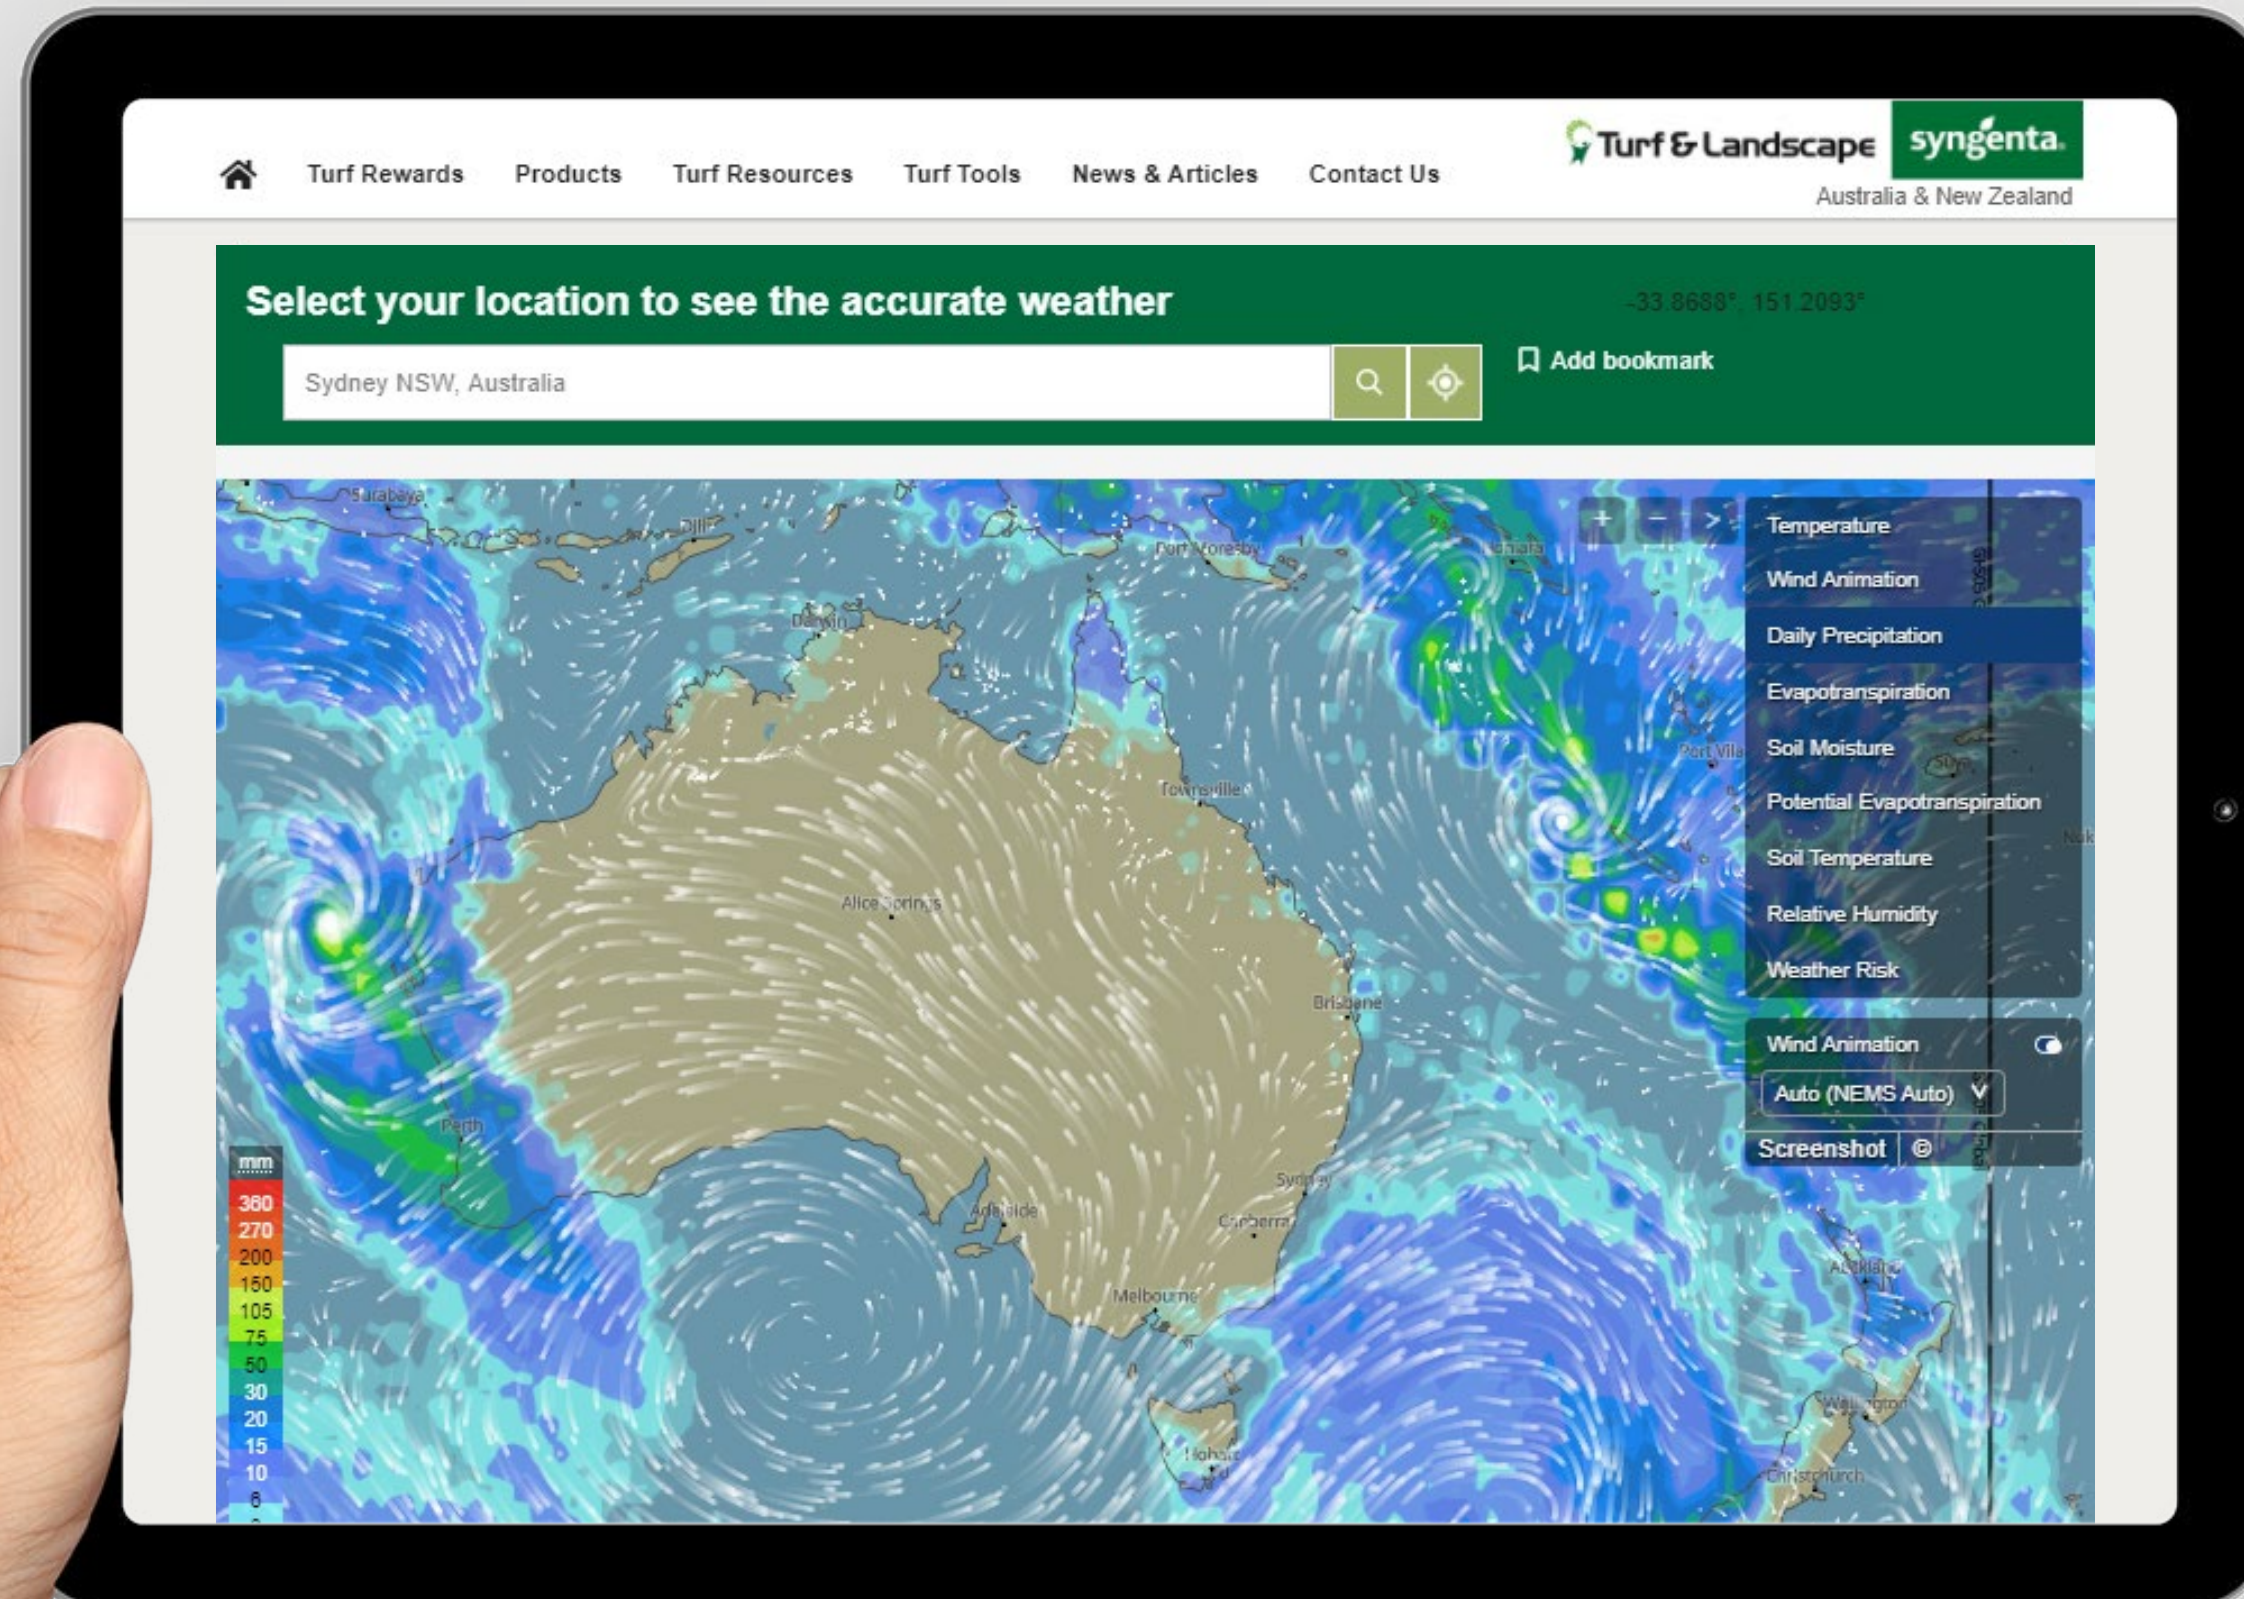

Available only to registered users.

Displays multi-graphical condition output graphs.

Extract data graphs for your specific location, for use in management decisions and reporting.

Data includes temperature, rainfall, soil temperature, long-term extremes or averages, seasonal comparisons.

Scale data for daily, weekly, or monthly averages over multiple seasons and years.

Assists with planning and scheduling preventative programs. Especially when used in conjunction with the Premium Weather Forecast.

Can be used to maximise efficacy and longevity of product applications, based on seasonal changes and application timing.

Other Weather Services:

- Premium Weather Forecast
- Greencast Pro Weather

[Launch](#)

Greencast Pro Weather

Overview mapping of current and forecasted weather patterns.

Available only to registered users.

Gives crucial insight into the key weather features that impact directly on how you manage your turf.