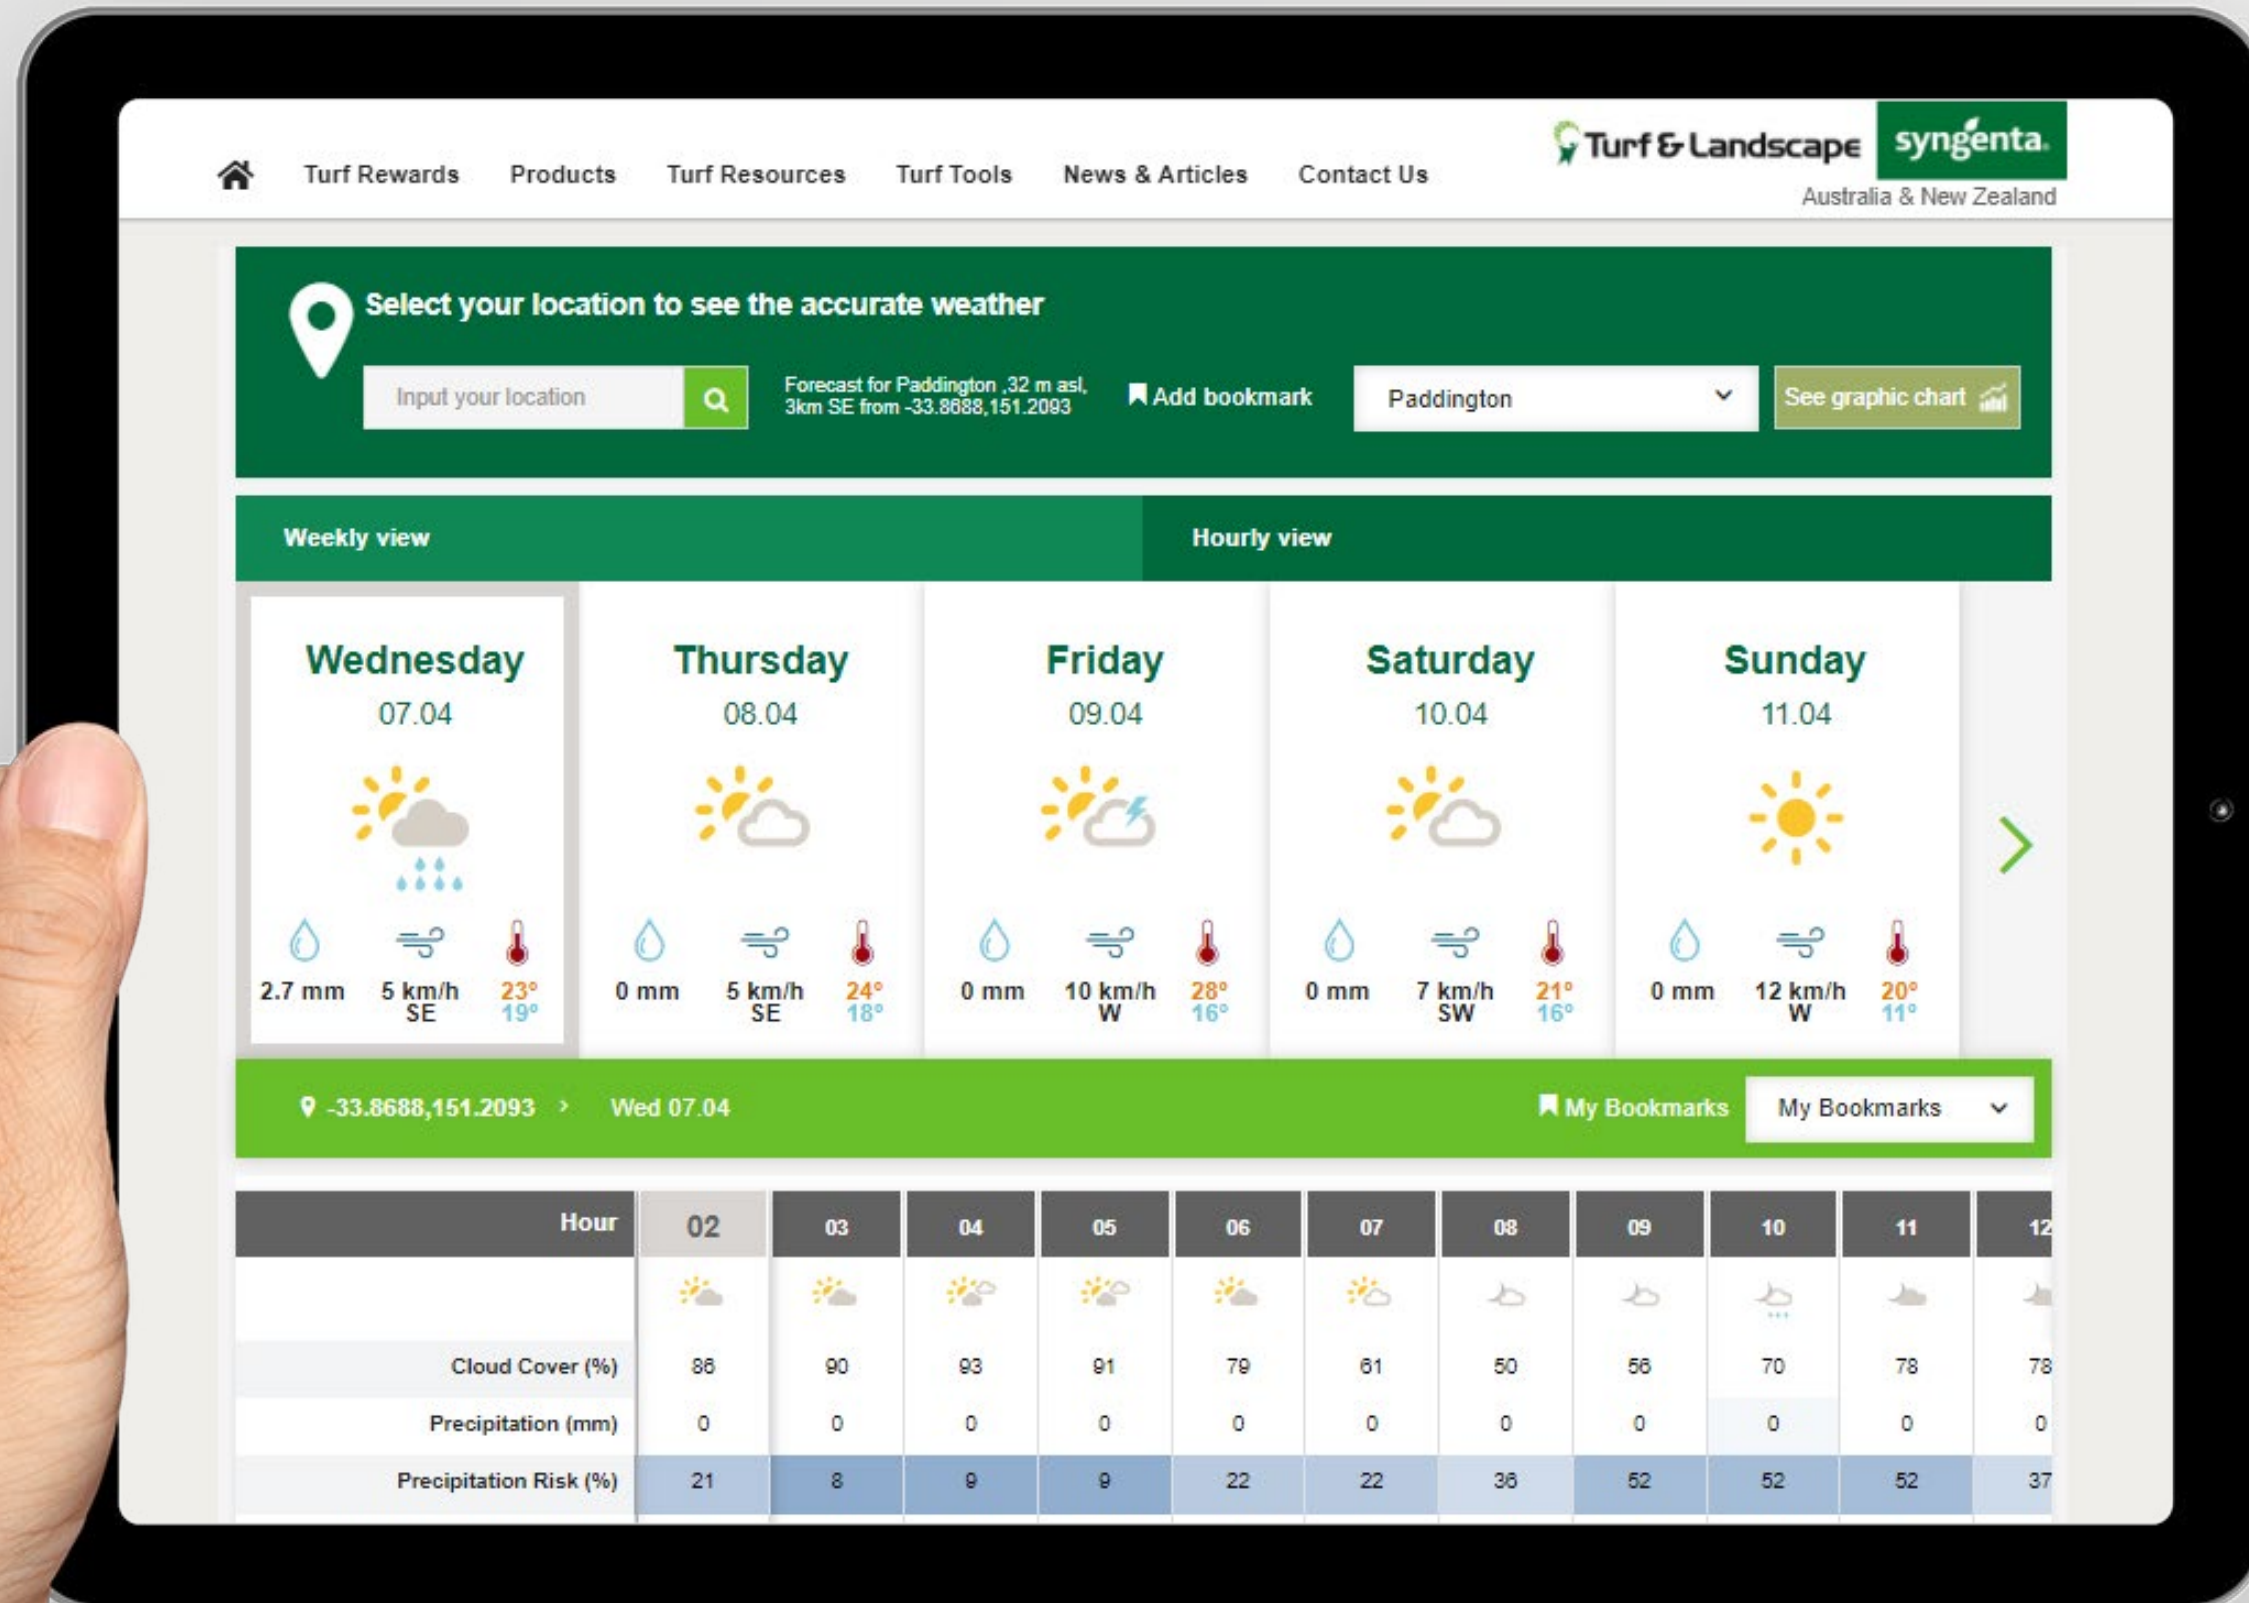

Premium Weather Forecast

Comprehensive turf-specific weather forecasting and diagnostic tool.

Available only to registered users.

Multi-source datasets powered by Meteoblue learning multi-model (mLM), providing increased accuracy over the Bureau of Meteorology alone.

Data shown as daily average, eight hourly average or hourly average.

Ground spraying recommendation windows warn if weather likely not suitable for spraying products.

Disease risk windows based on environmental weather conditions.

Key turf growth temperatures.

Disease risk index forecasted for 7 days.

Other Weather Services:

➤ [Historic Weather Data](#)

➤ [Greencast Pro Weather](#)