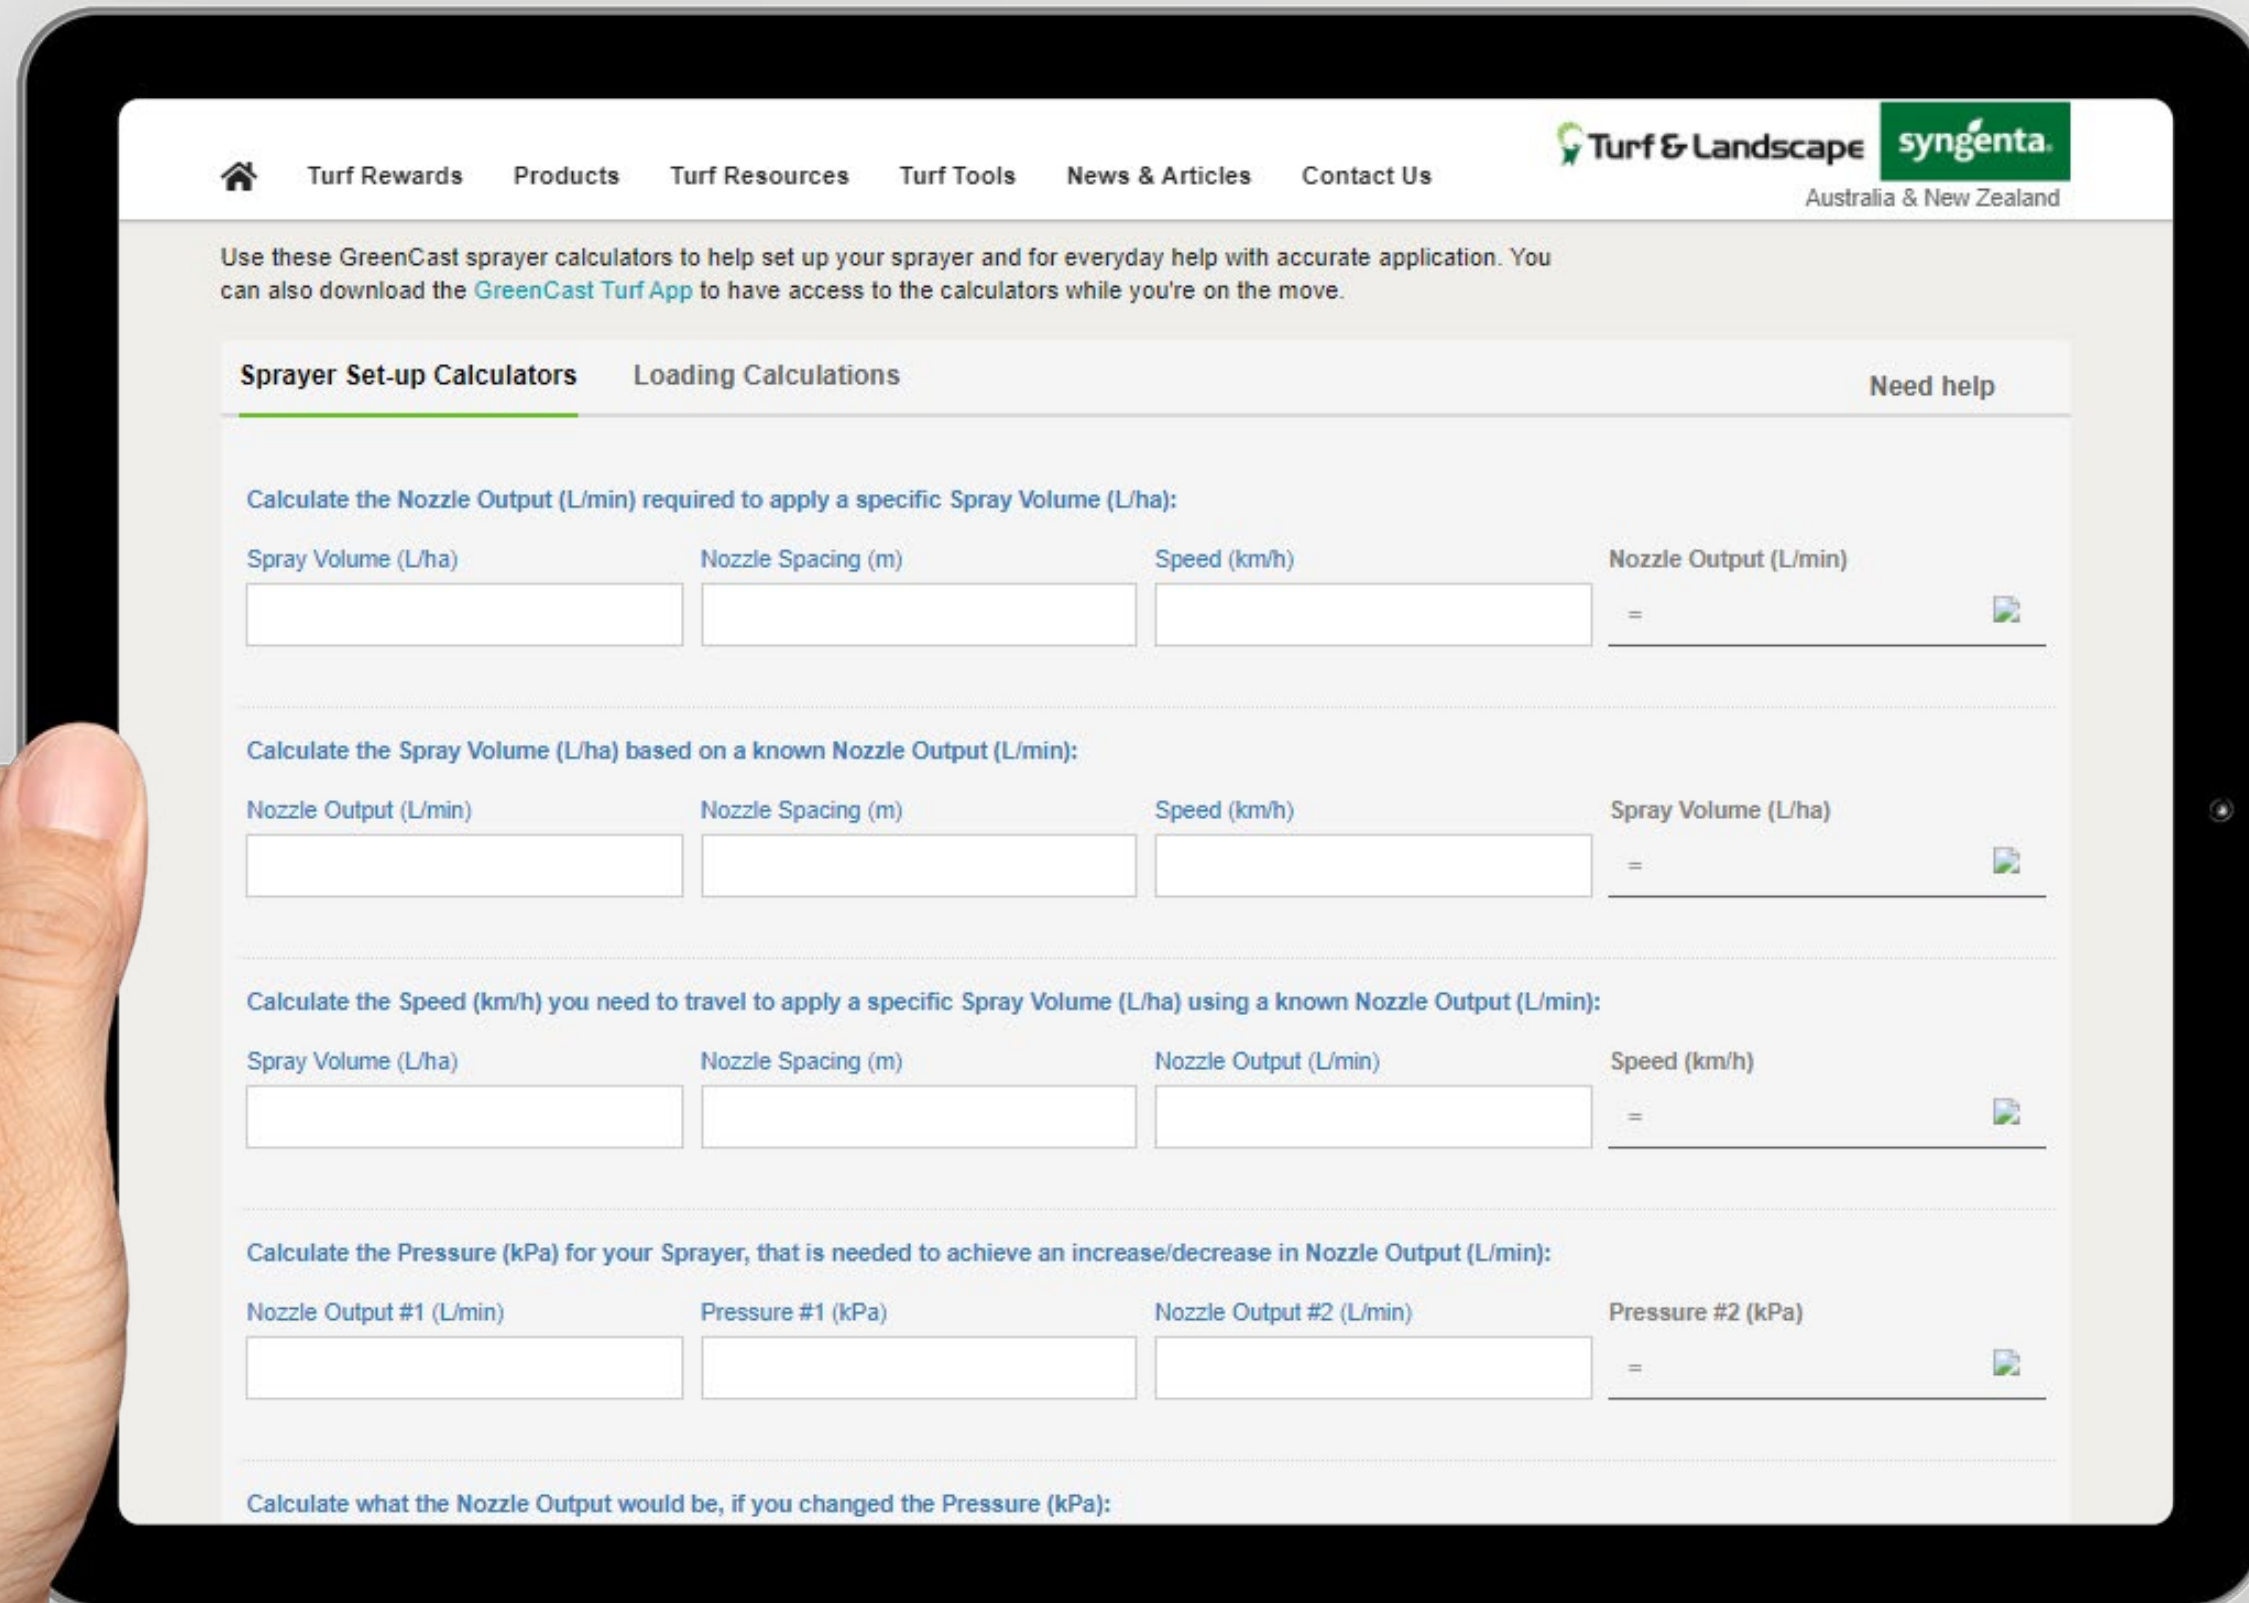

Sprayer Set-up Calculator

Calibrate your sprayer with these helpful calculations to ensure precision application.

Available to all users.

Easy-to-follow calculations to use when first setting up your sprayer.

Risk minimisation tool, to ensure calculations are correct and to provide clear, concise spray information to the applicator.

Overall aim of using the calculations is to improve accuracy and thereby reduce the amount of chemical applications required per year.

Other Application Services:

➤ [Greencast Turf App](#)